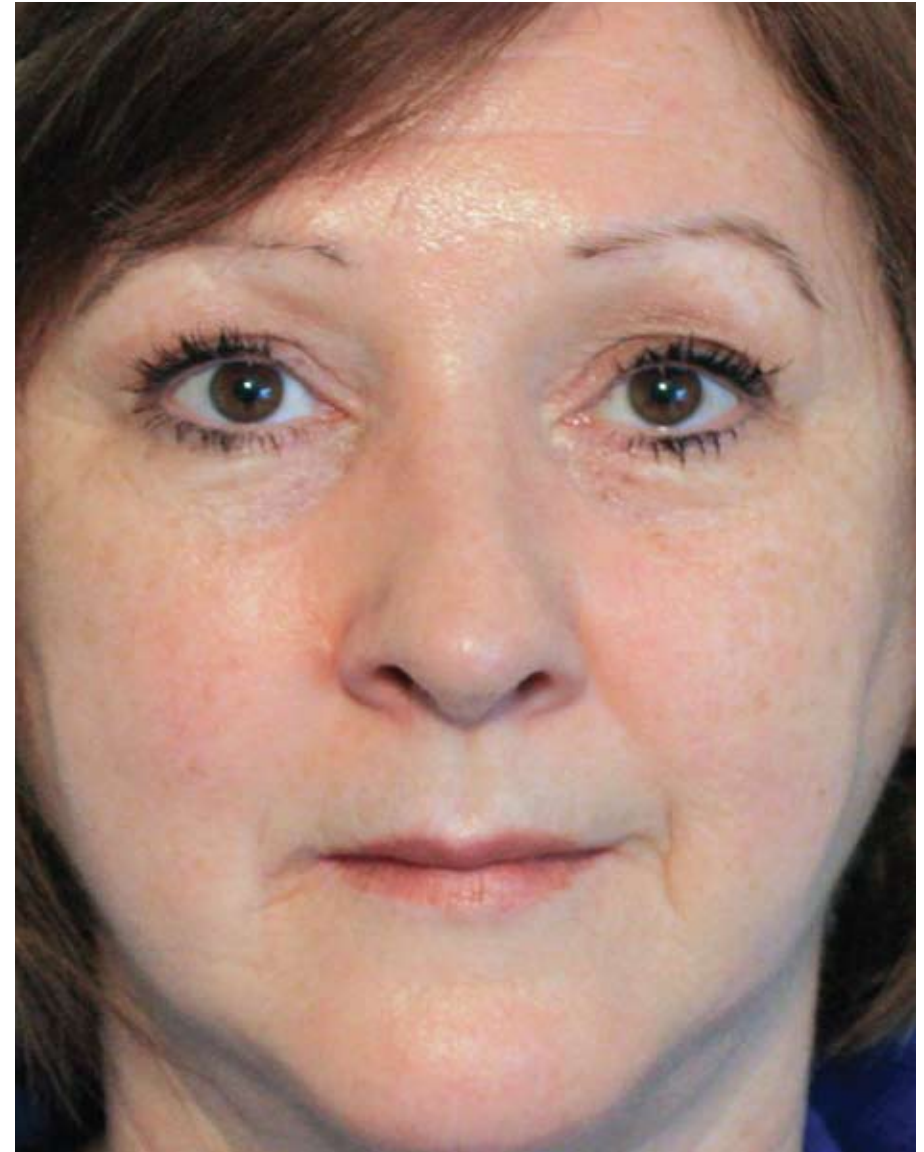

BEFORE

AFTER

(After 6 months, twice daily usage of ageLOC Transformation and twice per week usage of the ageLOC Galvanic Spa and ageLOC Facial Gels)